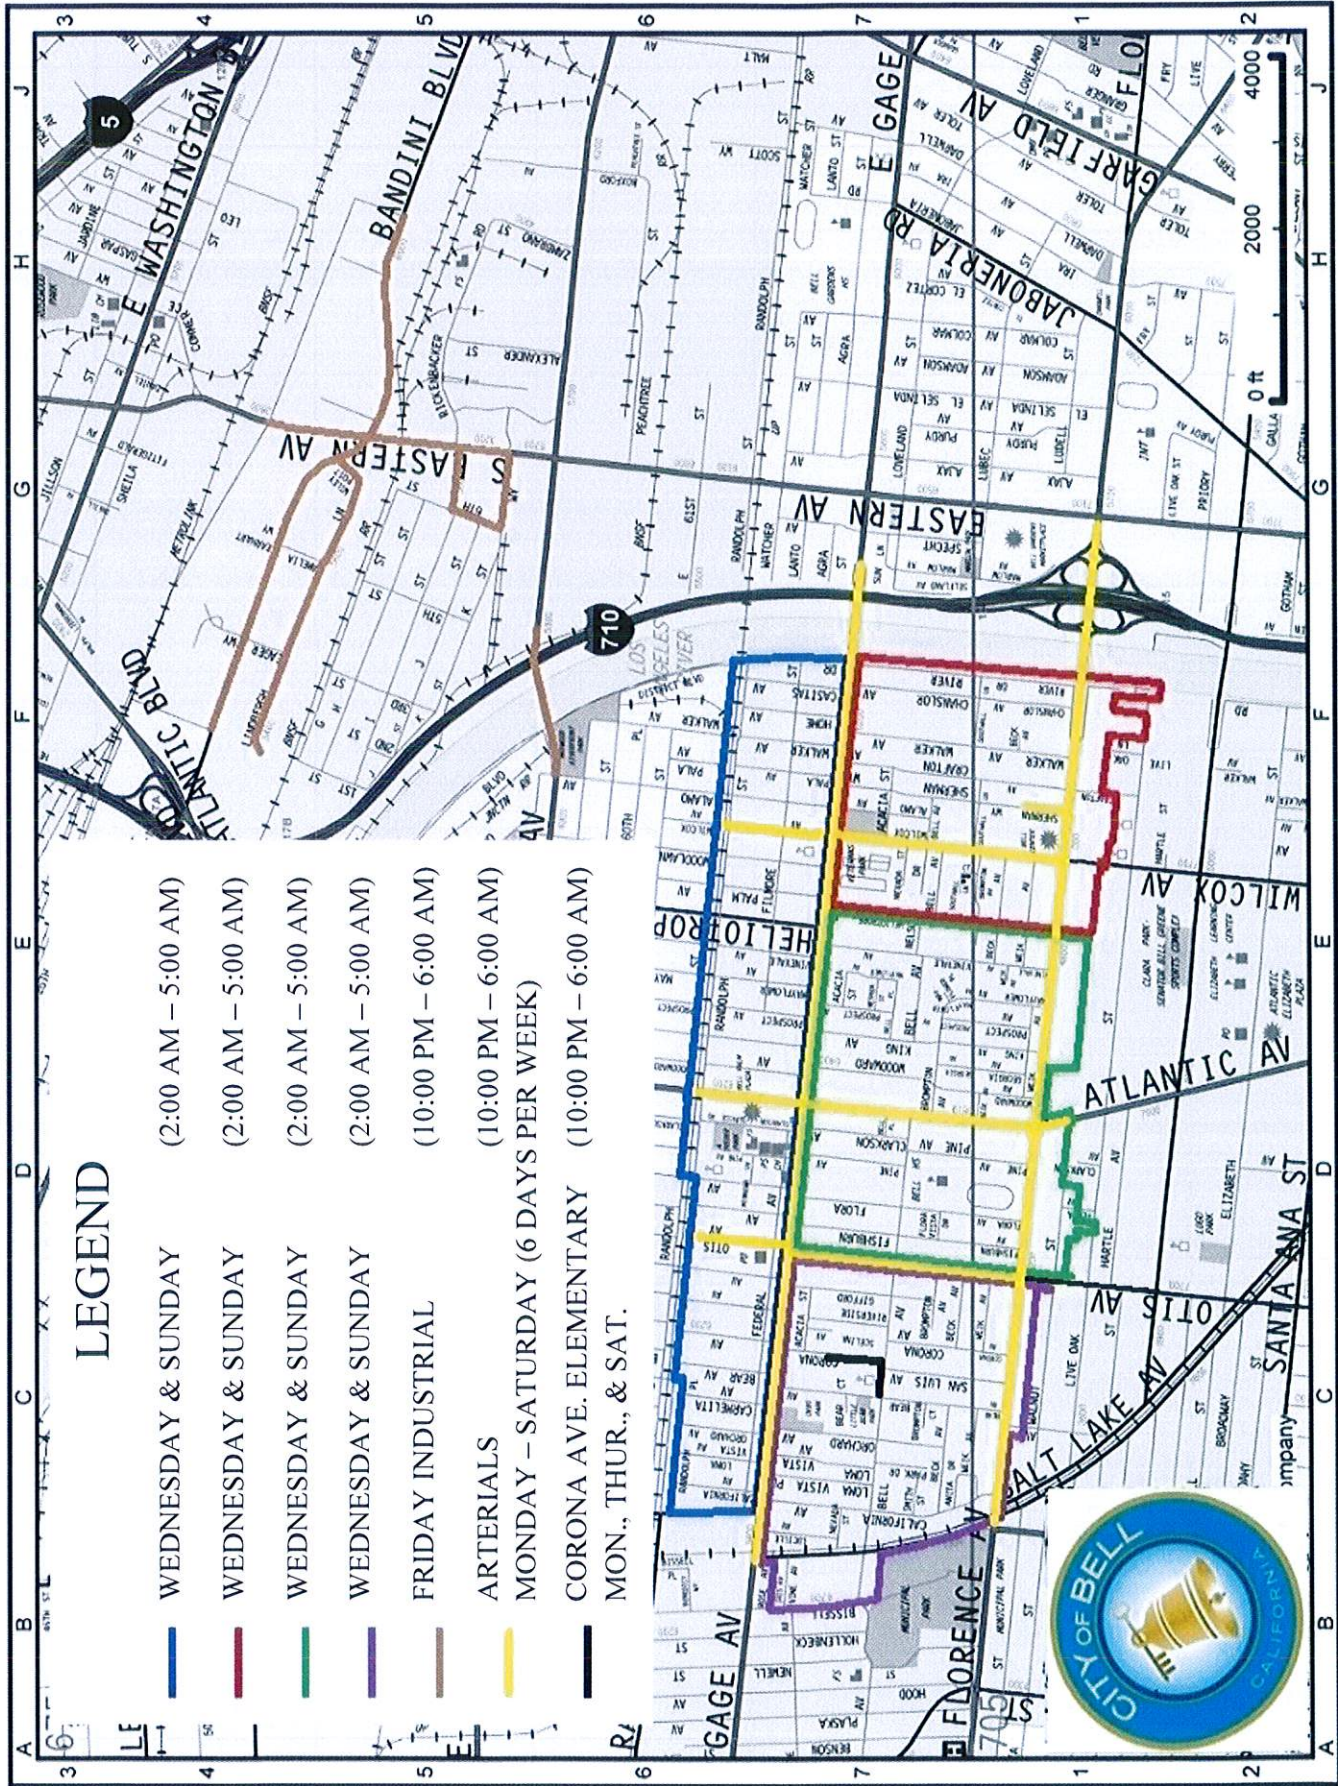

LEGEND

- WEDNESDAY & SUNDAY (2:00 AM – 5:00 AM)
- WEDNESDAY & SUNDAY (2:00 AM – 5:00 AM)
- WEDNESDAY & SUNDAY (2:00 AM – 5:00 AM)
- WEDNESDAY & SUNDAY (2:00 AM – 5:00 AM)
- FRIDAY INDUSTRIAL (10:00 PM – 6:00 AM)
- ARTERIALS (10:00 PM – 6:00 AM)
- MONDAY – SATURDAY (6 DAYS PER WEEK)
- CORONA AVE. ELEMENTARY (10:00 PM – 6:00 AM)
- MON., THUR., & SAT.

EXHIBIT A-1